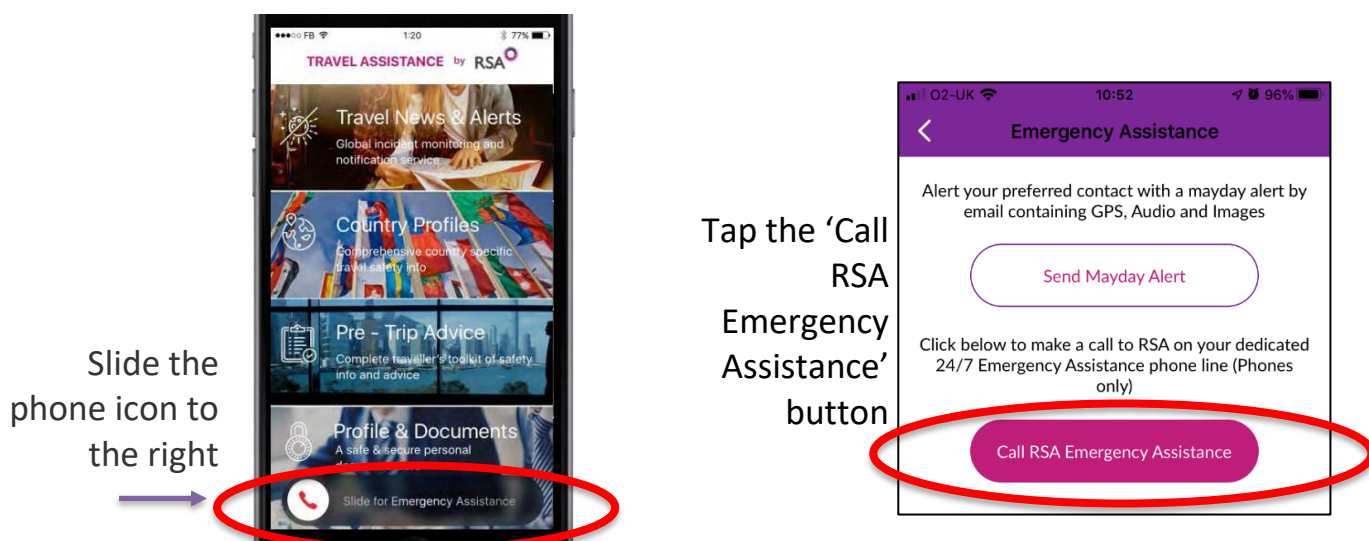

Completing your settings

The settings screen should now be displayed on your app. If it isn't, tap on the Settings button in the top right hand corner of your screen.

Your First Name and Last Name should already be filled in.

Please add your mobile number. It must start with the UK's country code +44, then take off the first zero of your phone number. i.e. 07123456789 should be written as +447123456789

Requesting Emergency Assistance

If in the unfortunate event that you need emergency assistance whilst you are away, you can use the RSA Travel Assistance App to get help to you.

Information found in the RSA Travel Assistance App

Click on the link below to find more information about the features of the app (opens in a new browser window)

<https://www.rsabroker.com/system/files/A%20Guide%20to%20RSA%20Travel%20Assistance%20App.pdf>