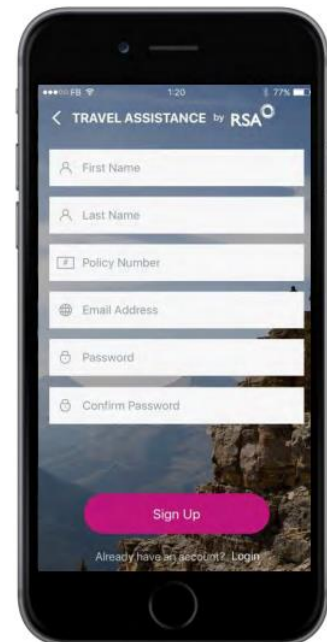

Enter your details on screen:

- The policy number is RTT306251
- Your email address should be your University of Portsmouth address i.e. up123456@myport.ac.uk
- Your password must be:
  - Between 8-20 characters
  - Contain at least one upper and lower case letter
  - At least one number and a character from the list below: ! @ # $ % ^ & * ( ) - + ? | = } { ; ; "